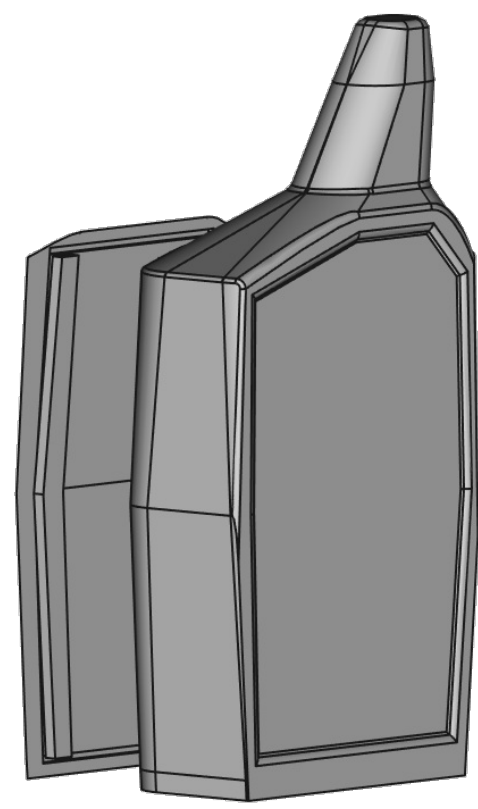

Keychain cover

Key fob body

DESIGNED BY: HiEngeneer		Analogue of the key fob body alarm starline b6		I	-
DATE: 14.06.2024				H	-
CHECKED BY:		DATE:		G	-
DATE:		SIZE: A3		F	-
SCALE:		WEIGHT (kg):		E	-
DRAWING NUMBER: 10		SHEET:		D	-
This drawing is our property; it can't be reproduced or communicated without our written agreement.				C	-
				B	-
				A	-