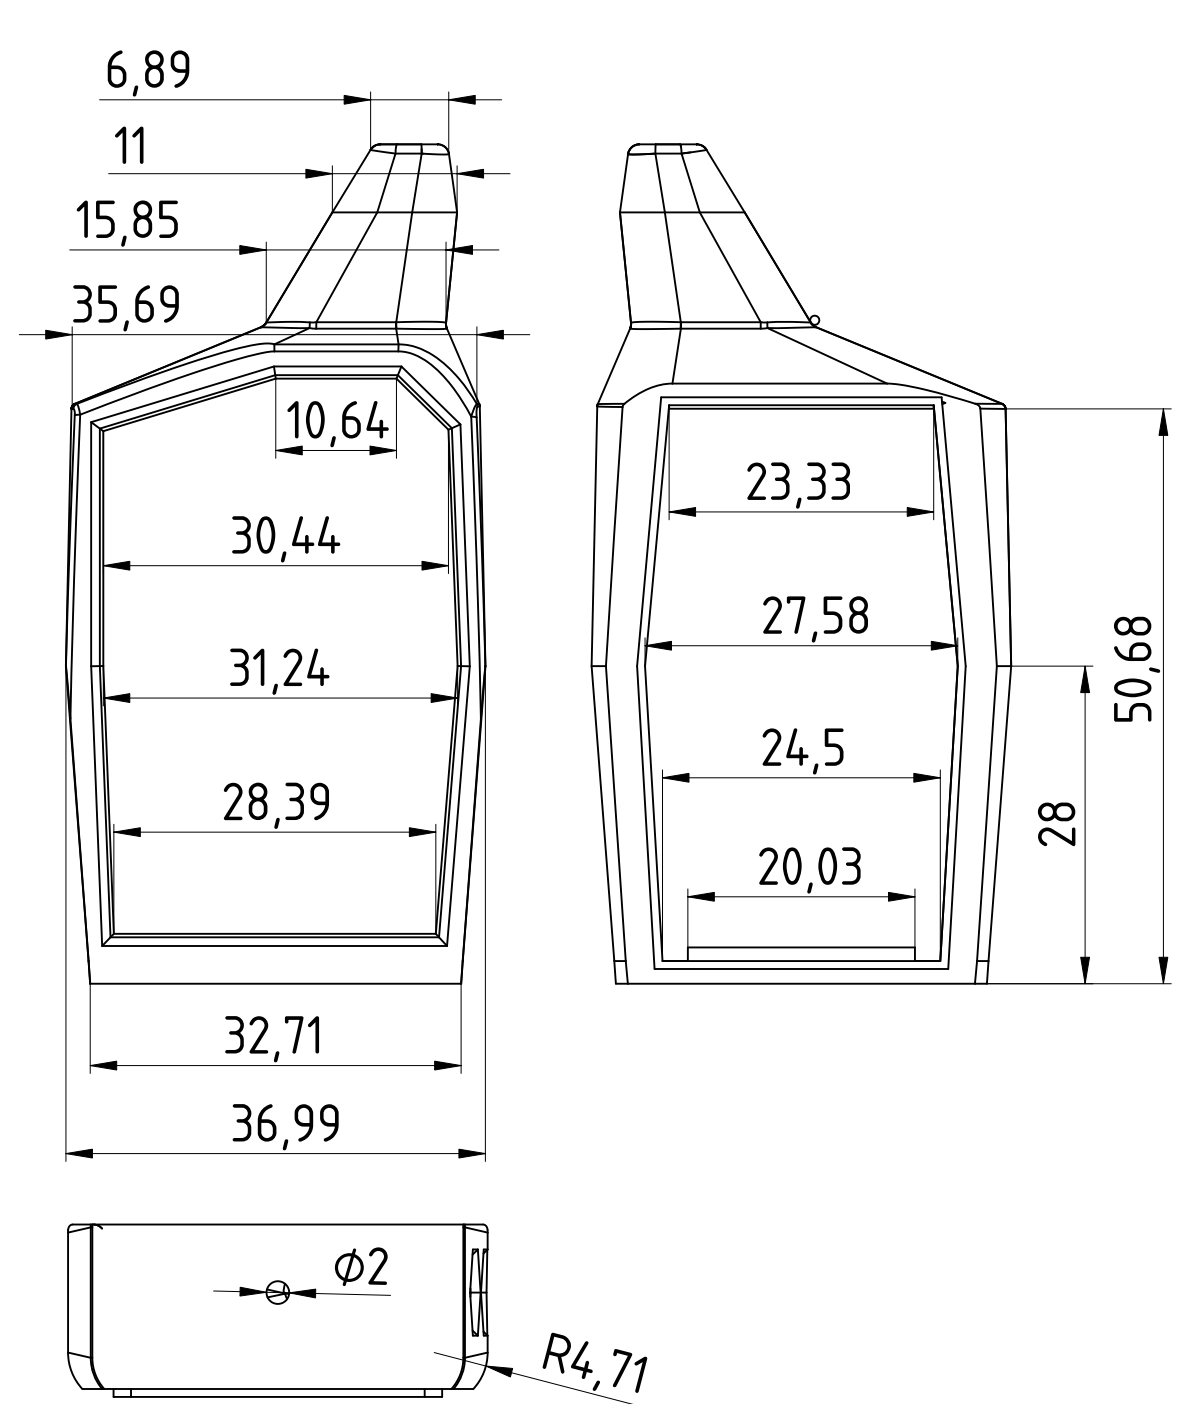

Keychain cover

Key fob body

DESIGNED BY: HiEngeneer		Analogue of the key fob body alarm starline b6		I	-
DATE: 14.06.2024				H	-
CHECKED BY:		DATE:		G	-
DATE:		SIZE: A3		F	-
SCALE:		WEIGHT (kg):		E	-
DRAWING NUMBER: 10		SHEET:		D	-
This drawing is our property; it can't be reproduced or communicated without our written agreement.				C	-
				B	-
				A	-