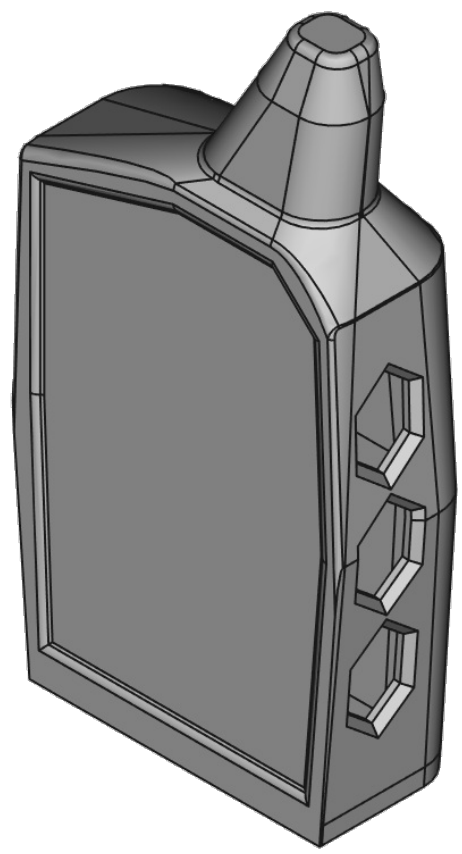

Keychain cover

Key fob body

DESIGNED BY: HiEngeneer		Analogue of the key fob body alarm starline b6		I	-
DATE: 14.06.2024				H	-
CHECKED BY:		DATE:		G	-
DATE:		SIZE: A3		F	-
SCALE:		WEIGHT (kg):		E	-
DRAWING NUMBER: 10		SHEET:		D	-
This drawing is our property; it can't be reproduced or communicated without our written agreement.				C	-
				B	-
				A	-