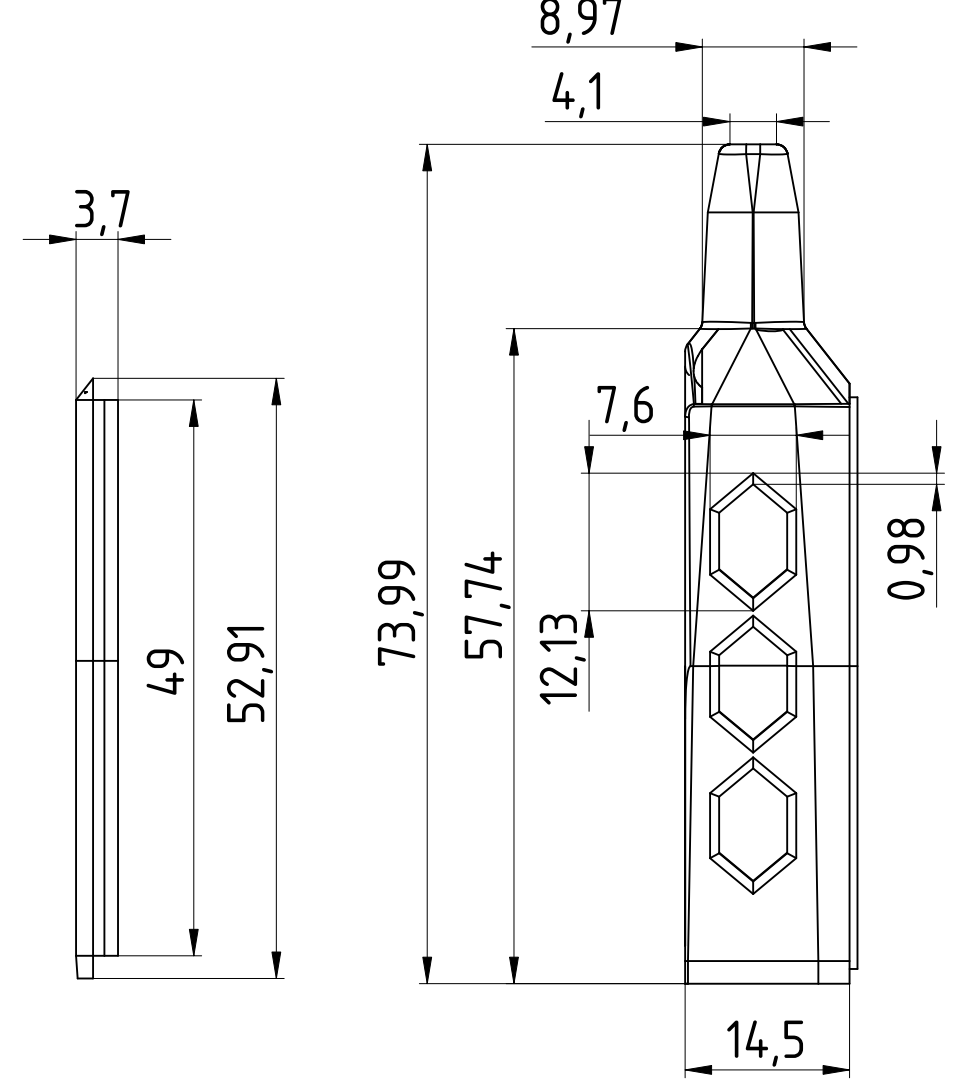

Keychain cover

Key fob body

DESIGNED BY: HiEngeneer		Analogue of the key fob body alarm starline b6		I	-
DATE: 14.06.2024				H	-
CHECKED BY:		DATE:		G	-
DATE:		SIZE: A3		F	-
SCALE:		WEIGHT (kg):		E	-
DRAWING NUMBER: 10		SHEET:		D	-
This drawing is our property; it can't be reproduced or communicated without our written agreement.				C	-
				B	-
				A	-