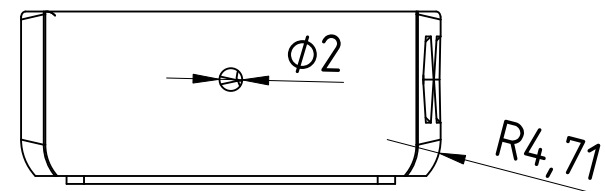

Keychain cover

Key fob body

DESIGNED BY: HiEngeneer		Analogue of the key fob body alarm starline b6		I	-
DATE: 14.06.2024				H	-
CHECKED BY:		DATE:		G	-
DATE:		SIZE: A3		F	-
SCALE:		WEIGHT (kg):		E	-
DRAWING NUMBER: 10		SHEET:		D	-
This drawing is our property; it can't be reproduced or communicated without our written agreement.				C	-
				B	-
				A	-