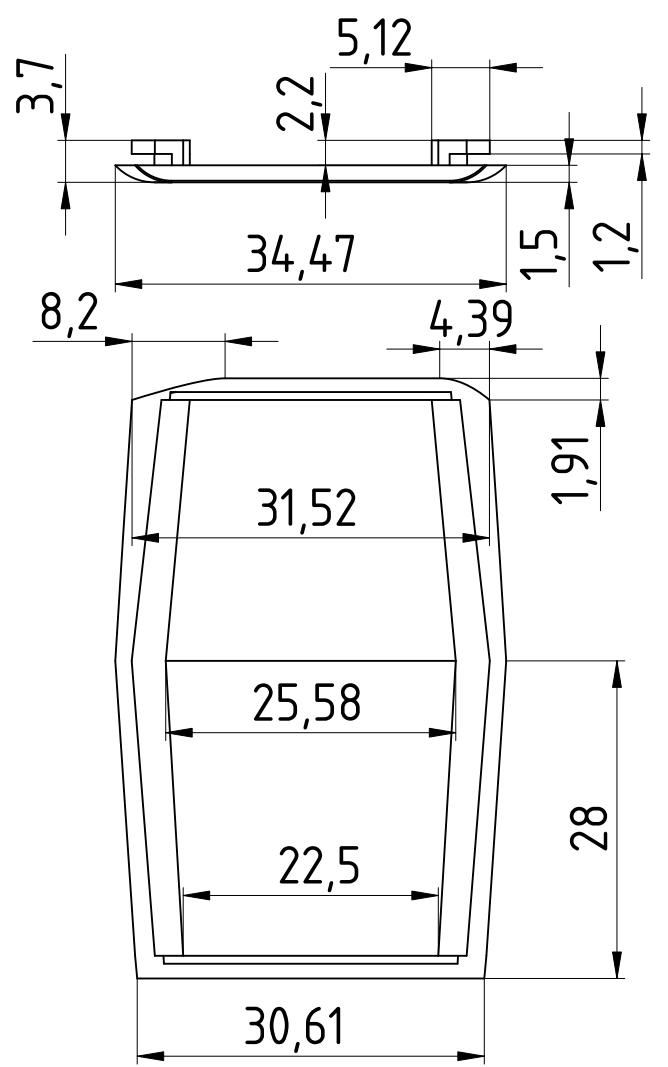

Keychain cover

Key fob body

DESIGNED BY: HiEngeneer		Analogue of the key fob body alarm starline b6		I	-
DATE: 14.06.2024				H	-
CHECKED BY:		DATE:		G	-
DATE:		SIZE: A3		F	-
SCALE:		WEIGHT (kg):		E	-
DRAWING NUMBER: 10		SHEET:		D	-
This drawing is our property; it can't be reproduced or communicated without our written agreement.				C	-
				B	-
				A	-