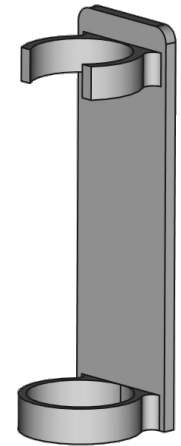

F

E

D

C

B

A

DESIGNED BY:
HiEngineer
DATE:
19.05.2024

Toothbrush stand

Xiaomi Mijia T100

SIZE

A4

SCALE

WEIGHT (kg)

DRAWING NUMBER

SHEET

08