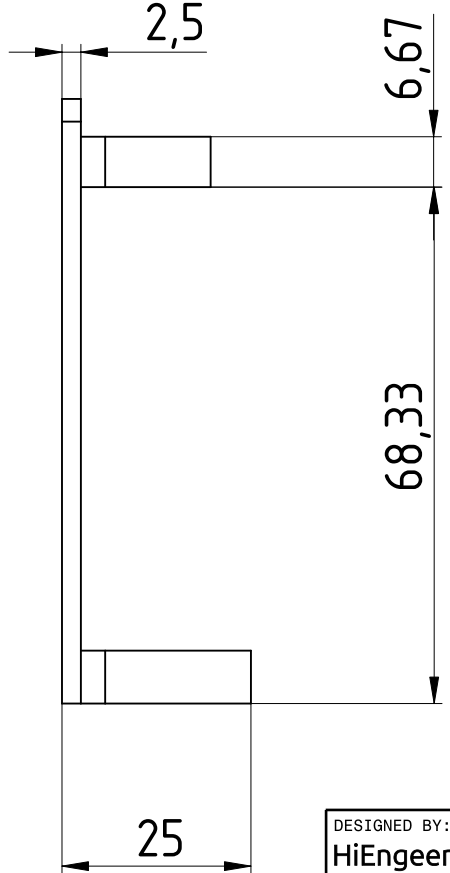

F

E

D

C

B

A

DESIGNED BY:
HiEngineer
DATE:
19.05.2024

Toothbrush stand

Xiaomi Mijia T100

SIZE

A4

SCALE

WEIGHT (kg)

DRAWING NUMBER

SHEET

08