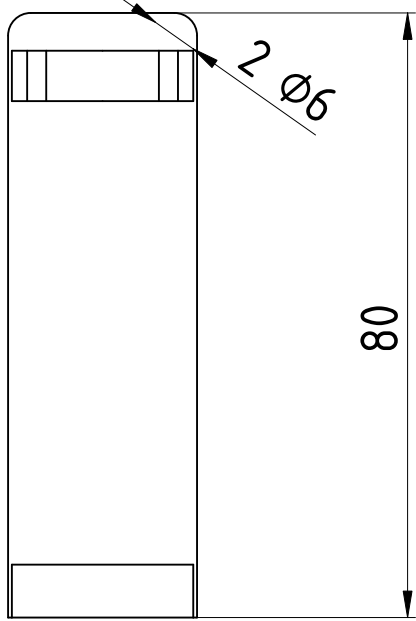

F

E

D

C

B

A

DESIGNED BY:
HiEngineer
DATE:
19.05.2024

Toothbrush stand

Xiaomi Mijia T100

SIZE

A4

SCALE

WEIGHT (kg)

DRAWING NUMBER

SHEET

08

This drawing is our property; it can't be reproduced or communicated without our written consent.

G
F
E
D
C
B
A

—
—
—
—
—
—
—

4

3

2

1

4

3

2

1

F

E

D